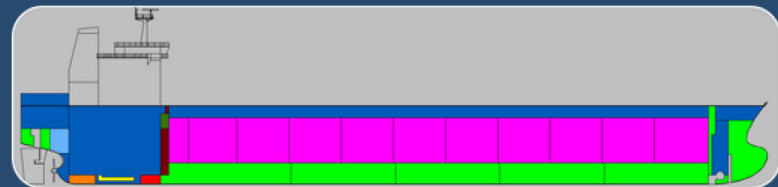

# OUR INCEPTION

CONCEPT DESIGN

STRUCTURE DESIGN

BWTS RETROFIT

FE ANALYSIS

BOW RETROFIT

BOW OPTIMIZATION

3D SCANNING

SCRUBBER RETROFIT

MOORING FITTINGS RETROFIT

STERN OPTIMIZATION

AMP INSTALLATION

STABILITY ANALYSIS

Founded RK Marine Services as IRDA Licensed Marine Survey Service Provider

300+ Projects Completed

Naval Architect Services Included