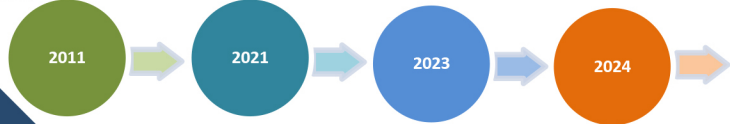

SCRUBBER RETROFIT

MOORING FITTINGS RETROFIT

STERN OPTIMIZATION

AMP INSTALLATION

STABILITY ANALYSIS

Founded RK Marine Services as IRDA Licensed Marine Survey Service Provider

300+ Projects Completed

Naval Architect Services Included